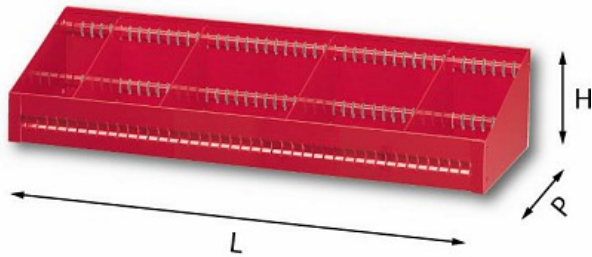

INCLINED SHELF

5003 RIB2

- Inclined shelf with 4 removable dividers
- To combine with the uprights of line 5003 MF
- Supplied with anti-slip rubber mat

Family details

Code	LxPxH mm	 Weight kg	 Quantity for packaging
U50030037	930x275x185	6,5	1

Sets / Compositons

Articles

5006 E14 - Assortment for right side

5006 E7 - Assortment for right side

Stanley Black & Decker Italia S.r.l.

Sede legale: Via Energy Park 6 - 20871 Vimercate (MB)
Sede operativa: Via Volta 3 - 21020 Monvalle (VA) Italia
Partita IVA e C.F.: 03225990138

StanleyBlack&Decker

Società a Socio Unico soggetta a coord. e controllo da parte di Stanley Black & Decker, Inc.
Capitale Sociale I.V. € 12.000.000

Articles

5006 EF4 - Matrix - Assortment for right or left side